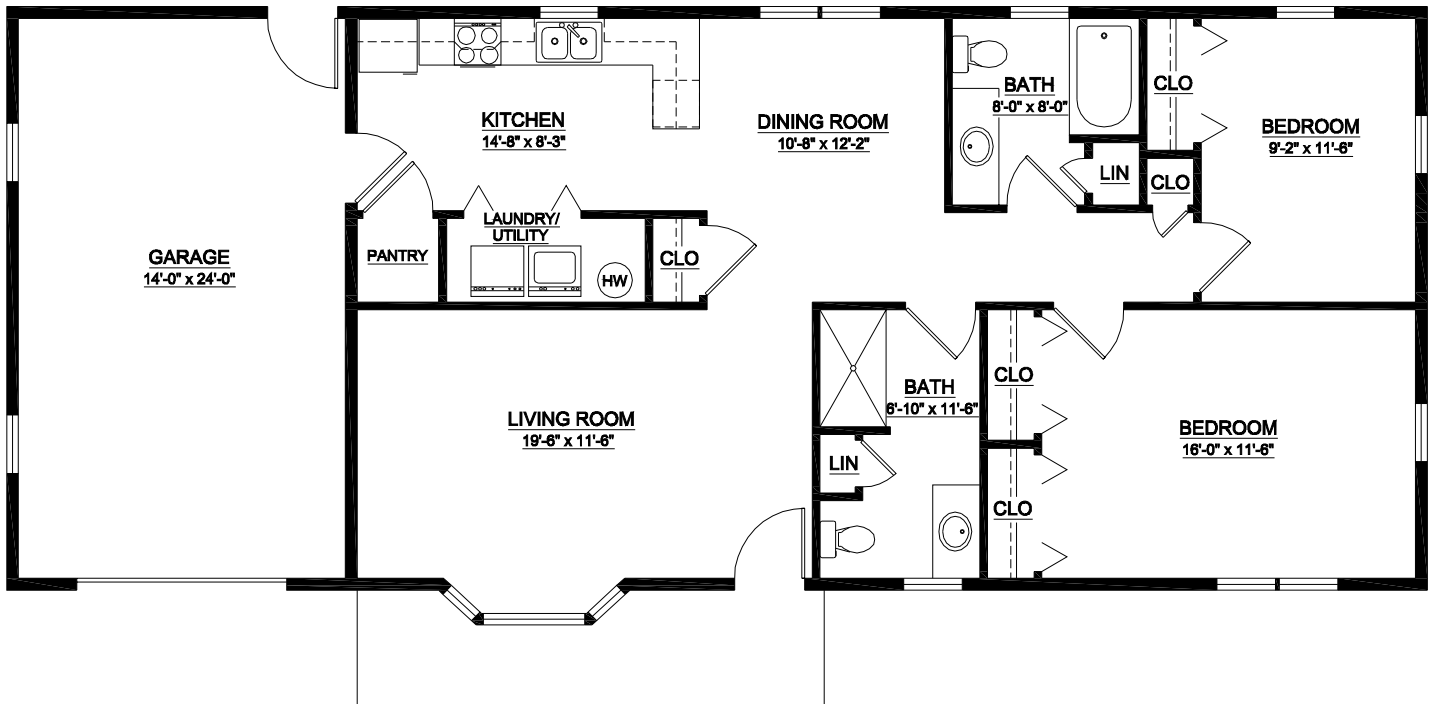

The Green Cottage Floor Plan

2 Bedroom • 2 Bath • 1,100 – 1,500 sq. ft.*

**Architect's floor plans are approximate and not to scale; some units feature sunrooms in lieu of a patio, which provides additional living space not accounted for in the total square footage listed.*