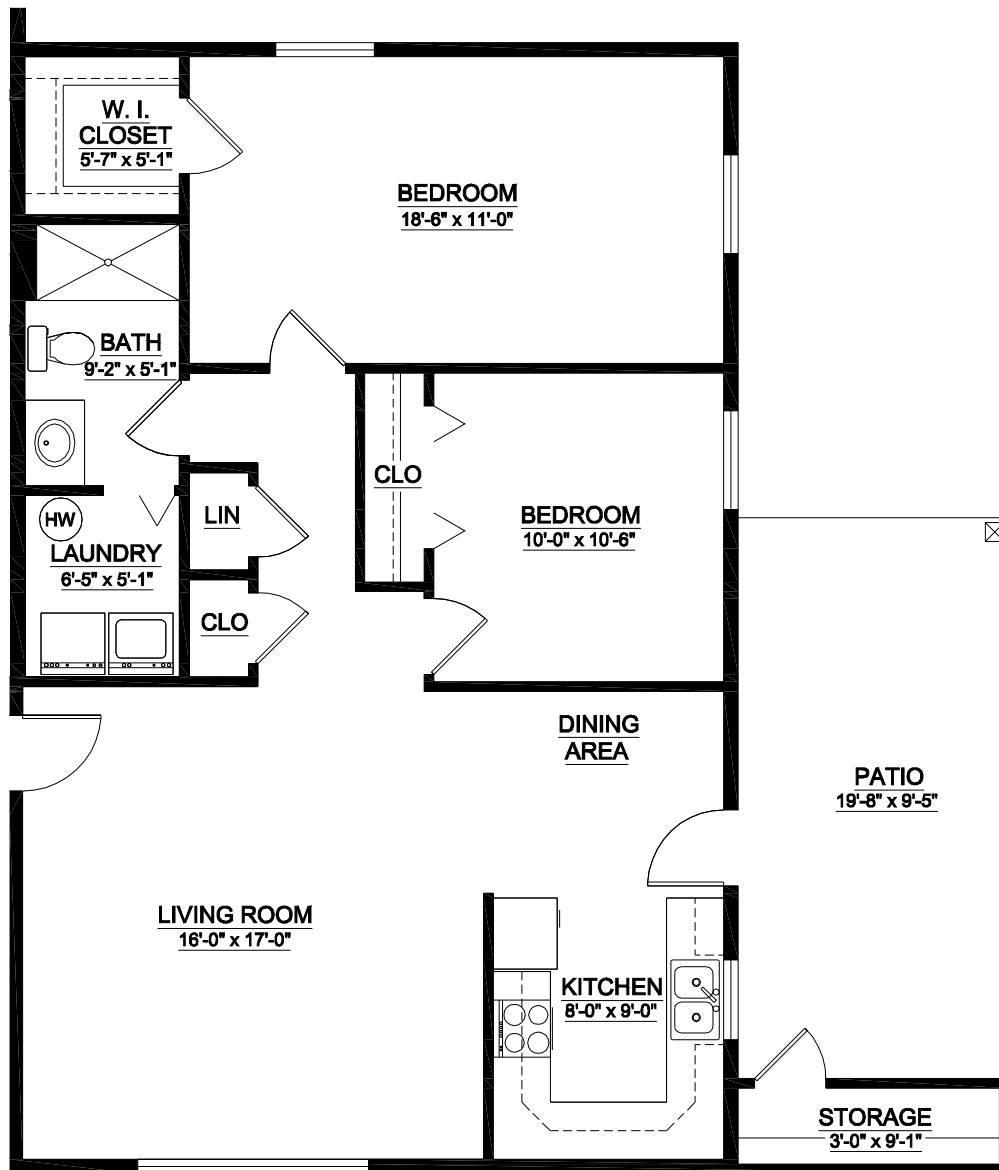

The Jones Cottage Floor Plan

2 Bedroom • 1 Bath • 1,000 – 1,200 sq. ft.*

**Architect's floor plans are approximate and not to scale; some units feature sunrooms in lieu of a patio, which provides additional living space not accounted for in the total square footage listed.*