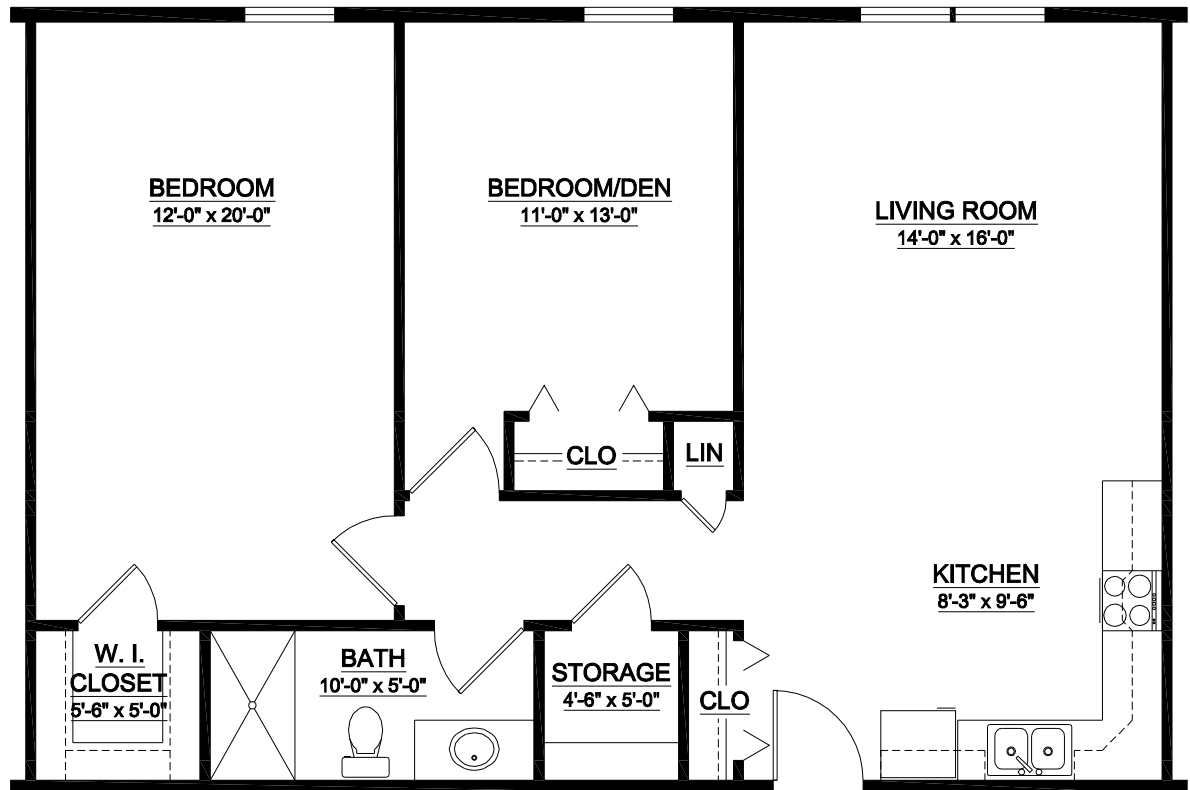

## The Armistead Apartment Floor Plan

2 Bedroom • 1 Bath • 800 sq. ft.\*

*\*Architect's floor plans are approximate and not to scale; some units feature sunrooms in lieu of a patio, which provides additional living space not accounted for in the total square footage listed.*