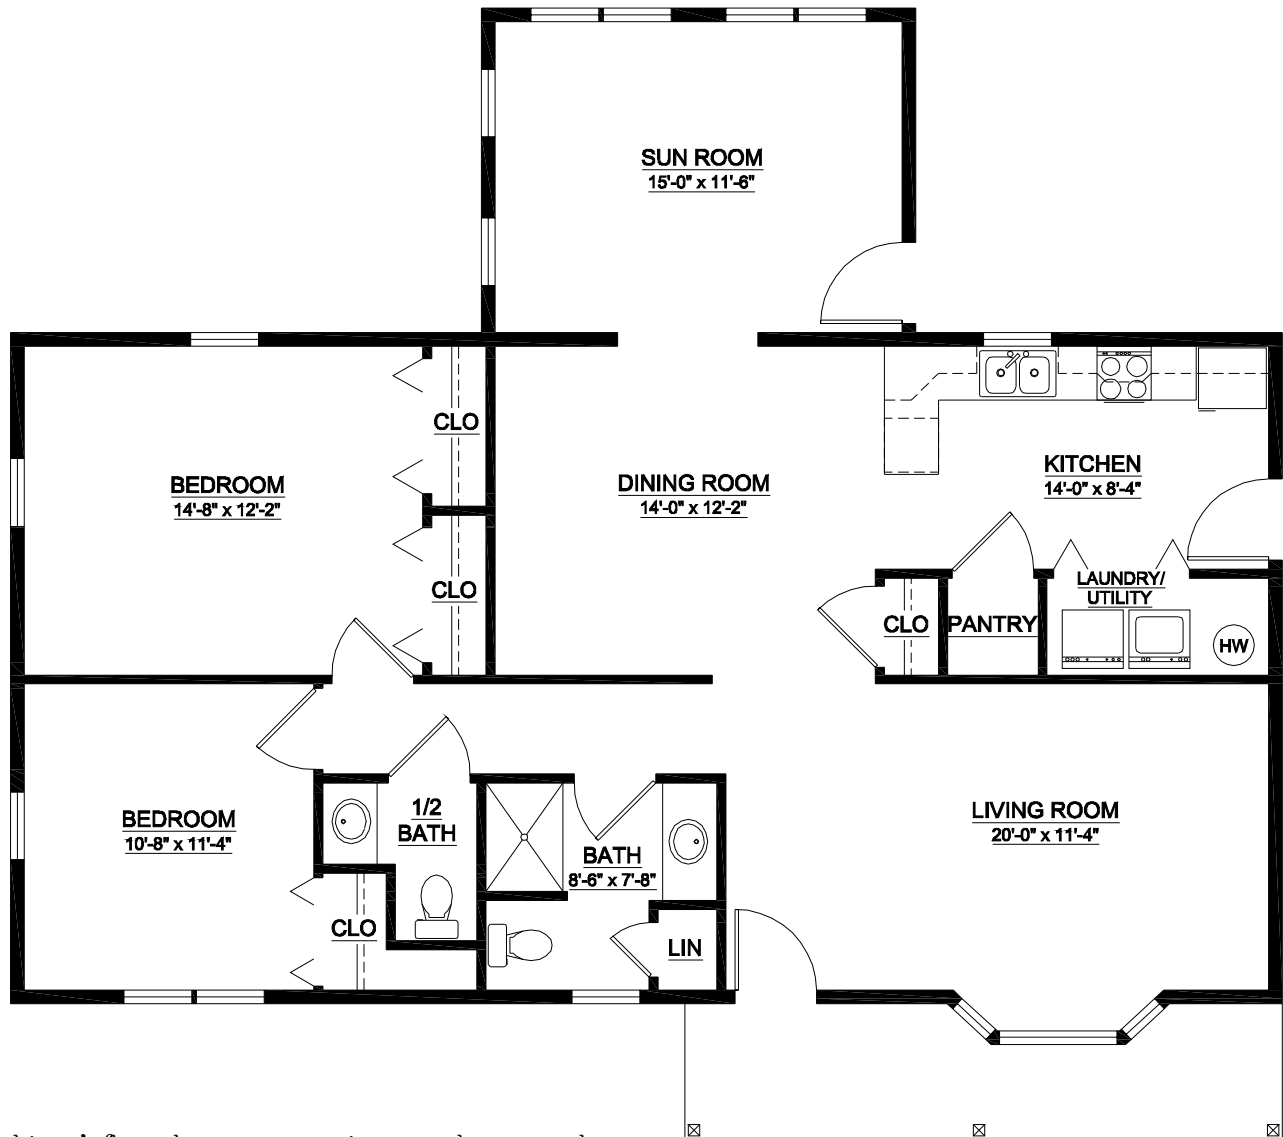

The Carrington Cottage Floor Plan

2 Bedroom • 1½ Bath • 1,100 – 1,500 sq. ft.*

**Architect's floor plans are approximate and not to scale; some units feature sunrooms in lieu of a patio, which provides additional living space not accounted for in the total square footage listed.*