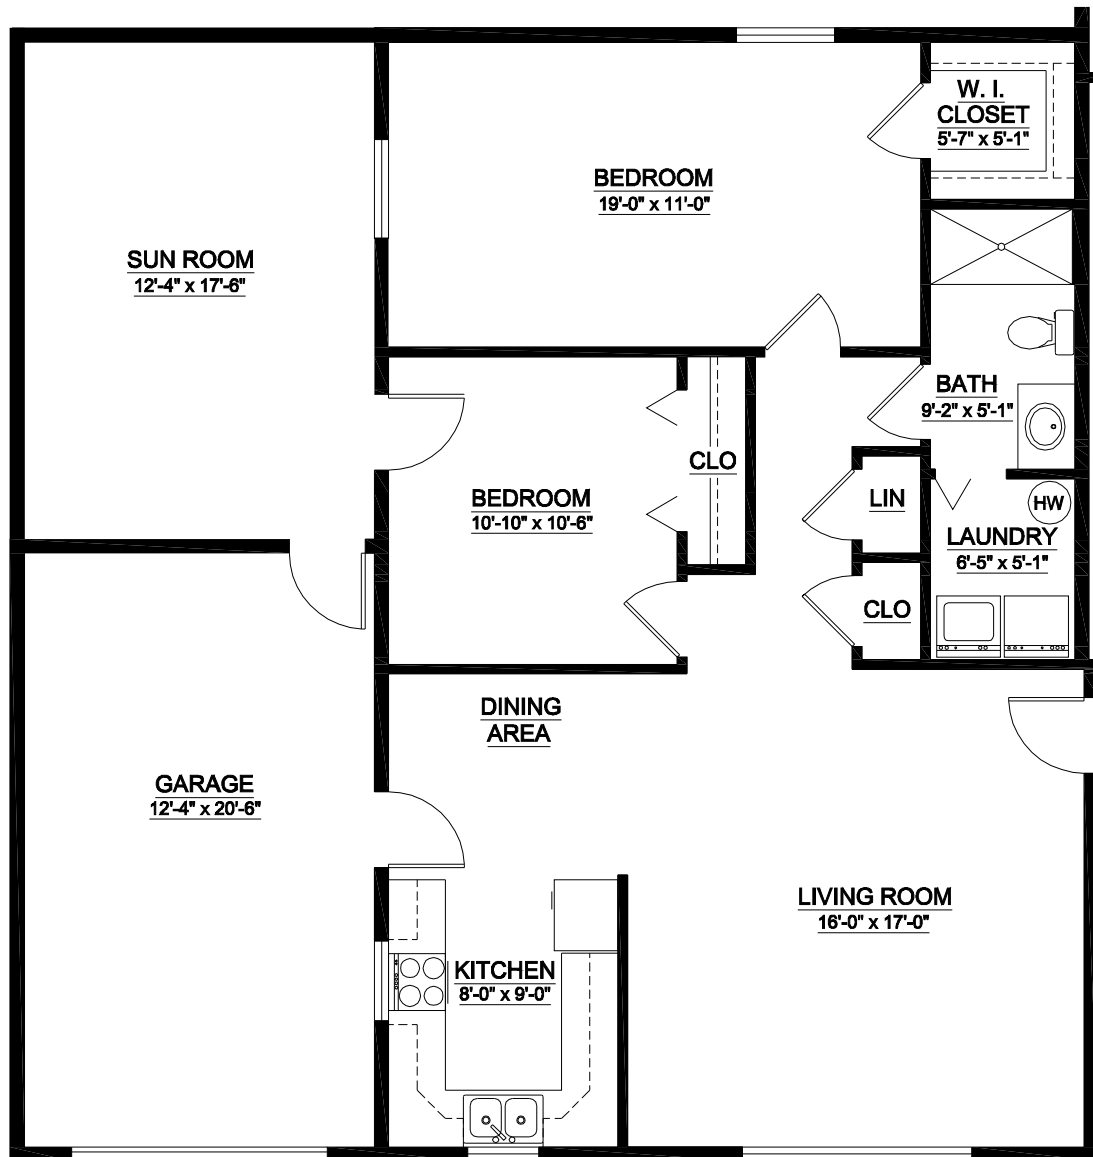

## The Garber Cottage Floor Plan

2 Bedroom • 1 Bath • 1,200 sq. ft.\*

*\*Architect's floor plans are approximate and not to scale; some units feature sunrooms in lieu of a patio, which provides additional living space not accounted for in the total square footage listed.*