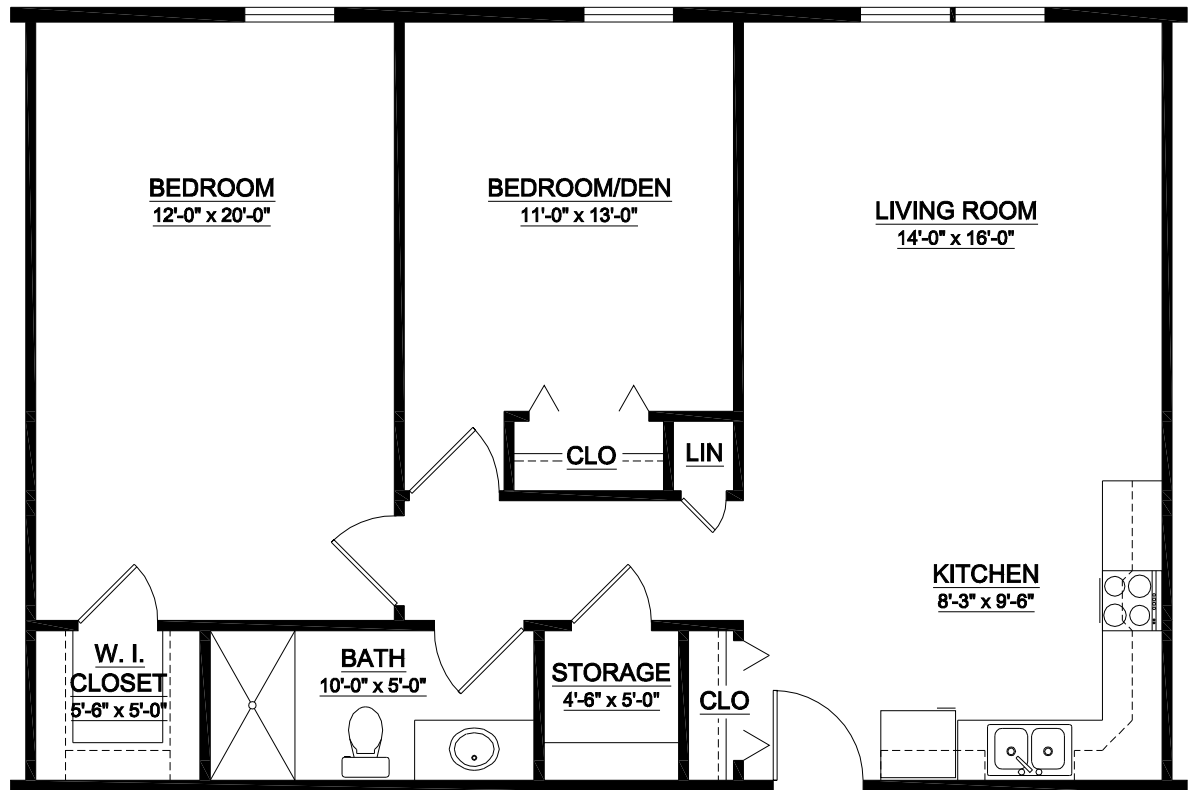

# The Armistead Apartment Floor Plan

2 Bedroom • 1 Bath • 800 sq. ft.\*

*\*Architect's floor plans are approximate and not to scale; some units feature sunrooms in lieu of a patio, which provides additional living space not accounted for in the total square footage listed.*