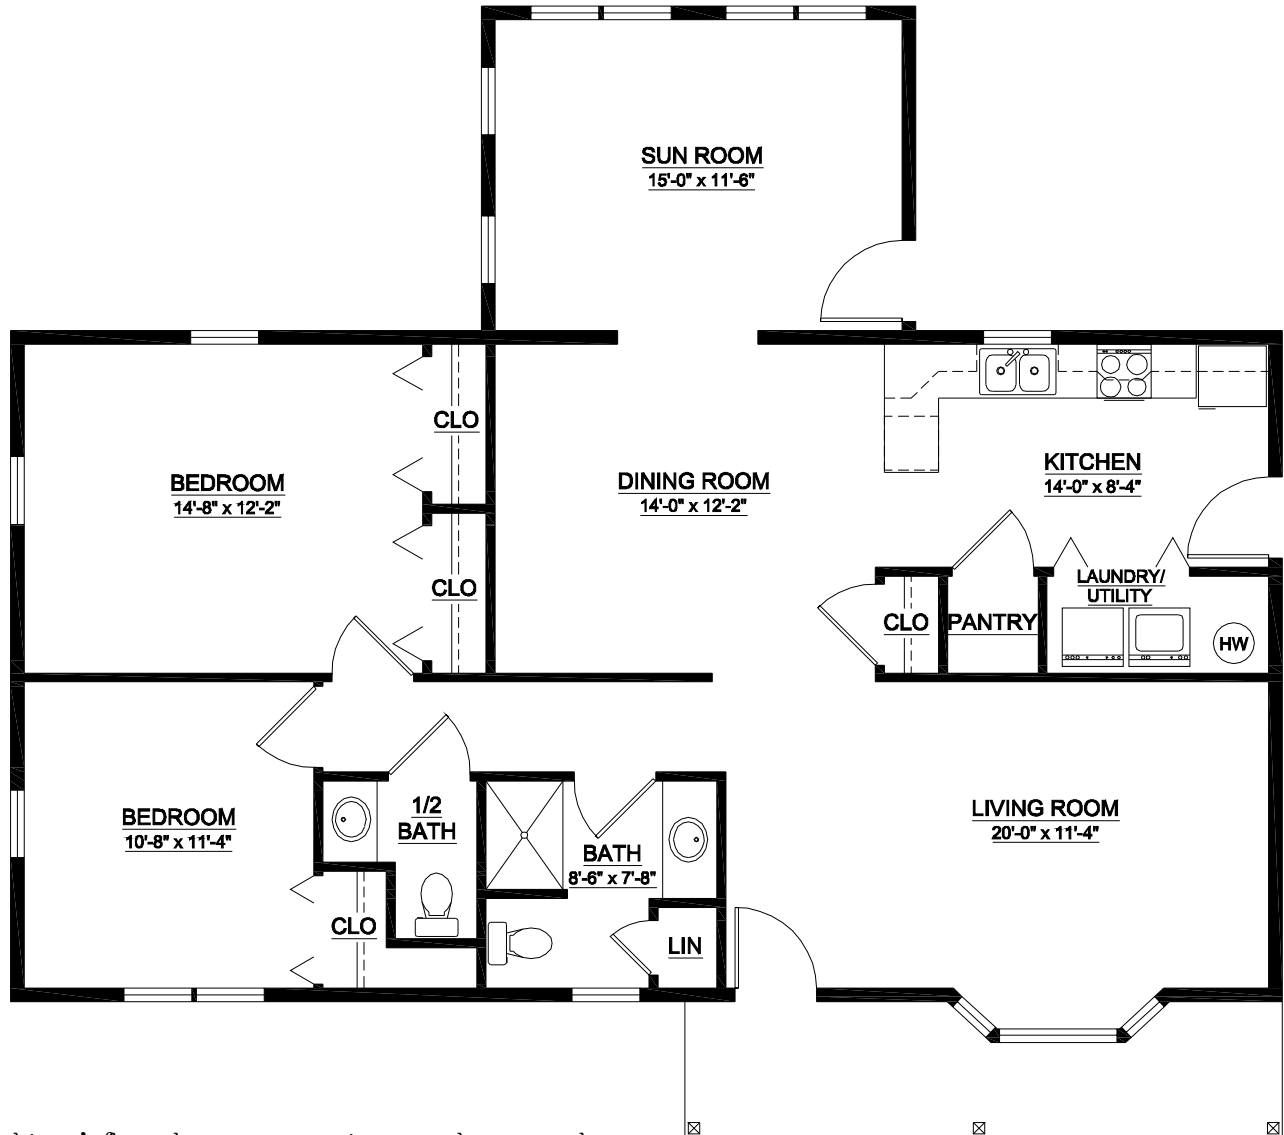

The Carrington Cottage Floor Plan

2 Bedroom • 1½ Bath • 1,100 – 1,500 sq. ft.*

**Architect's floor plans are approximate and not to scale; some units feature sunrooms in lieu of a patio, which provides additional living space not accounted for in the total square footage listed.*