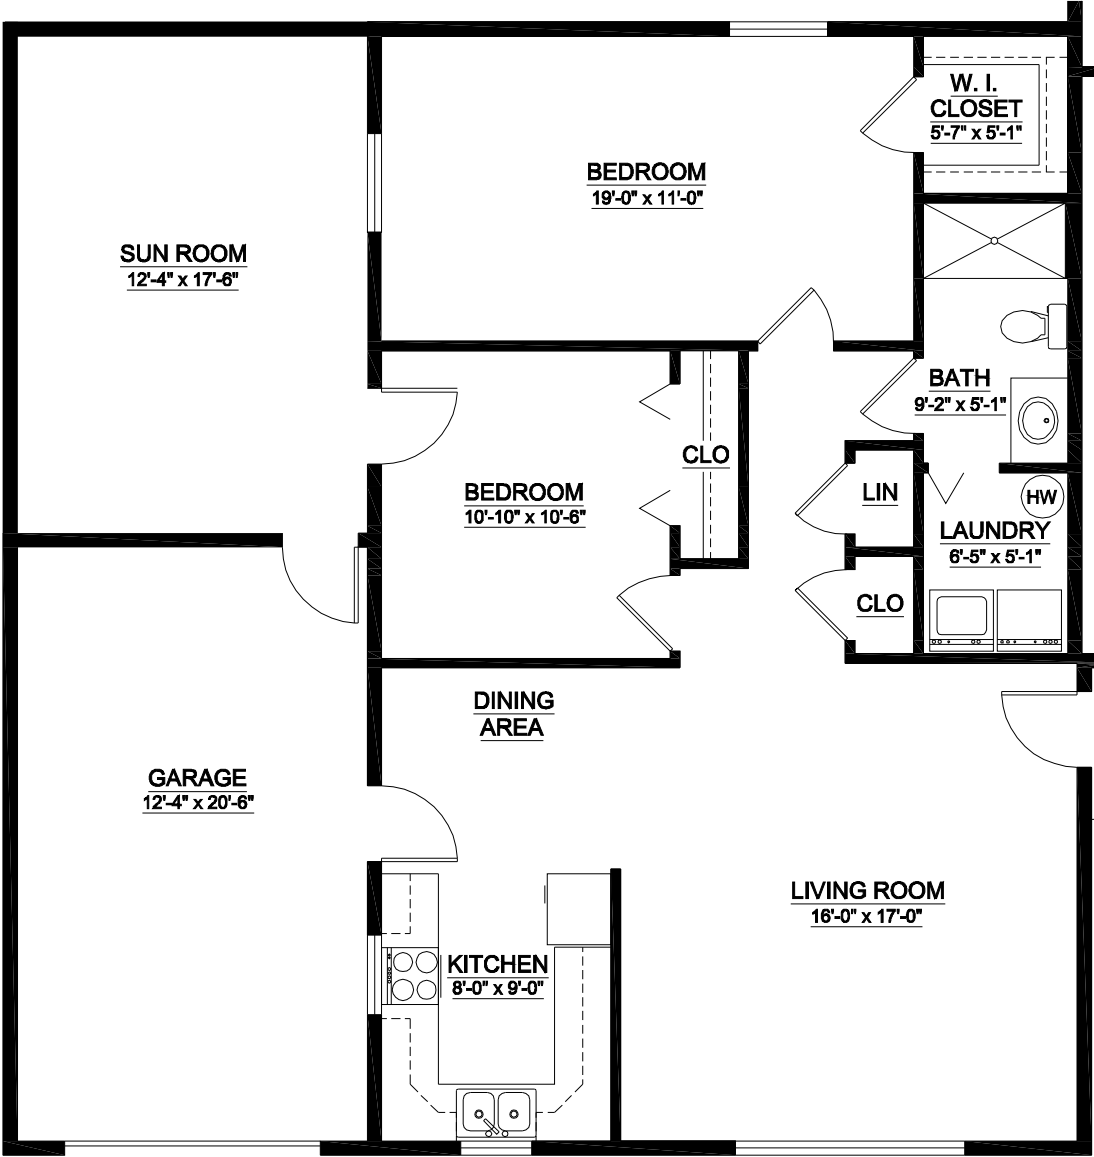

The Garber Cottage Floor Plan

2 Bedroom • 1 Bath • 1,200 sq. ft.*

**Architect's floor plans are approximate and not to scale; some units feature sunrooms in lieu of a patio, which provides additional living space not accounted for in the total square footage listed.*