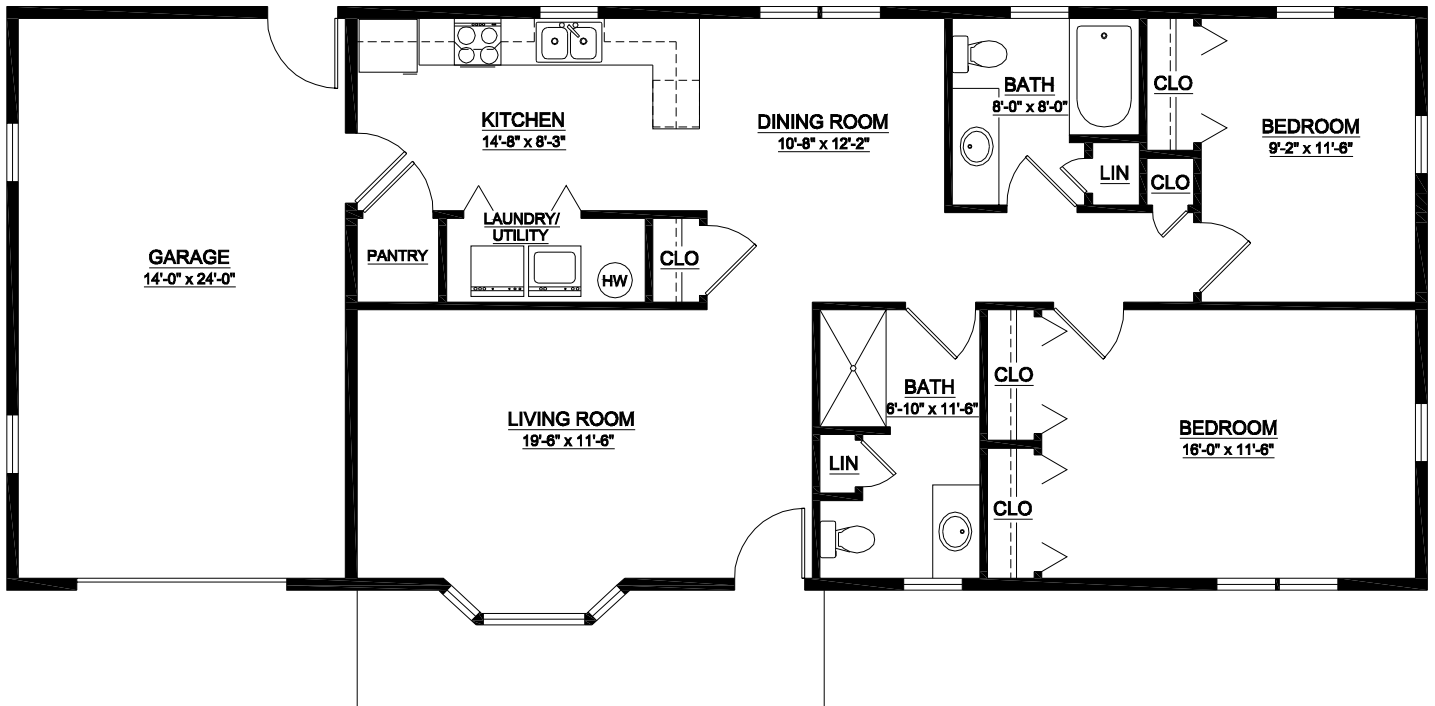

# The Green Cottage Floor Plan

2 Bedroom • 2 Bath • 1,100 – 1,500 sq. ft.\*

*\*Architect's floor plans are approximate and not to scale; some units feature sunrooms in lieu of a patio, which provides additional living space not accounted for in the total square footage listed.*